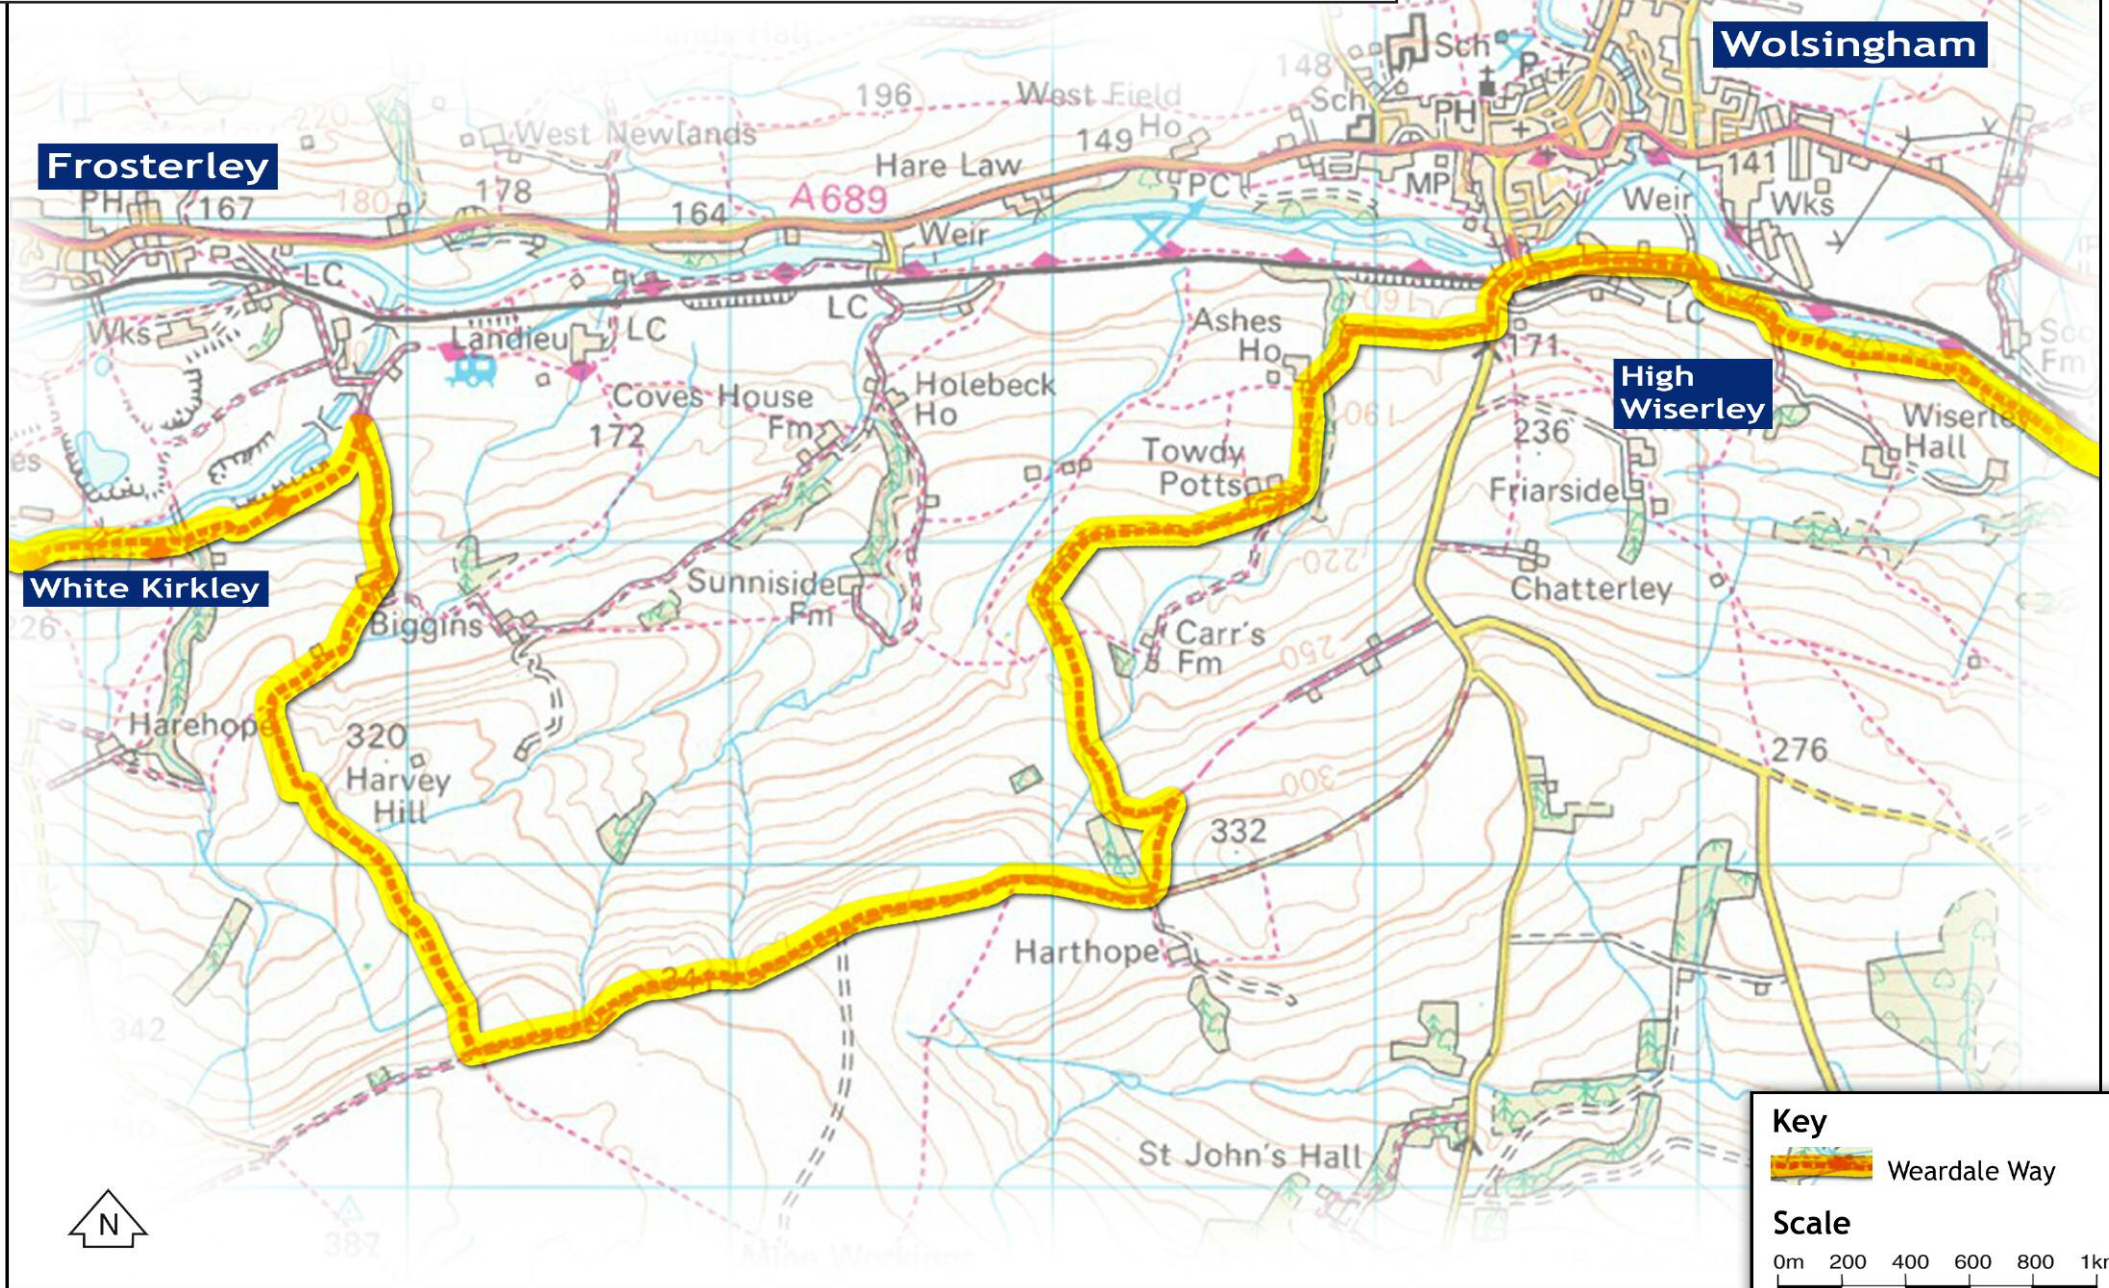

Making a difference where you live

The Weardale Way

5. White Kirkley to Wolsingham (9200m/approx. 5.5 miles)

Key
 Weardale Way

Scale
 0m 200 400 600 800 1km
 1/2 mile