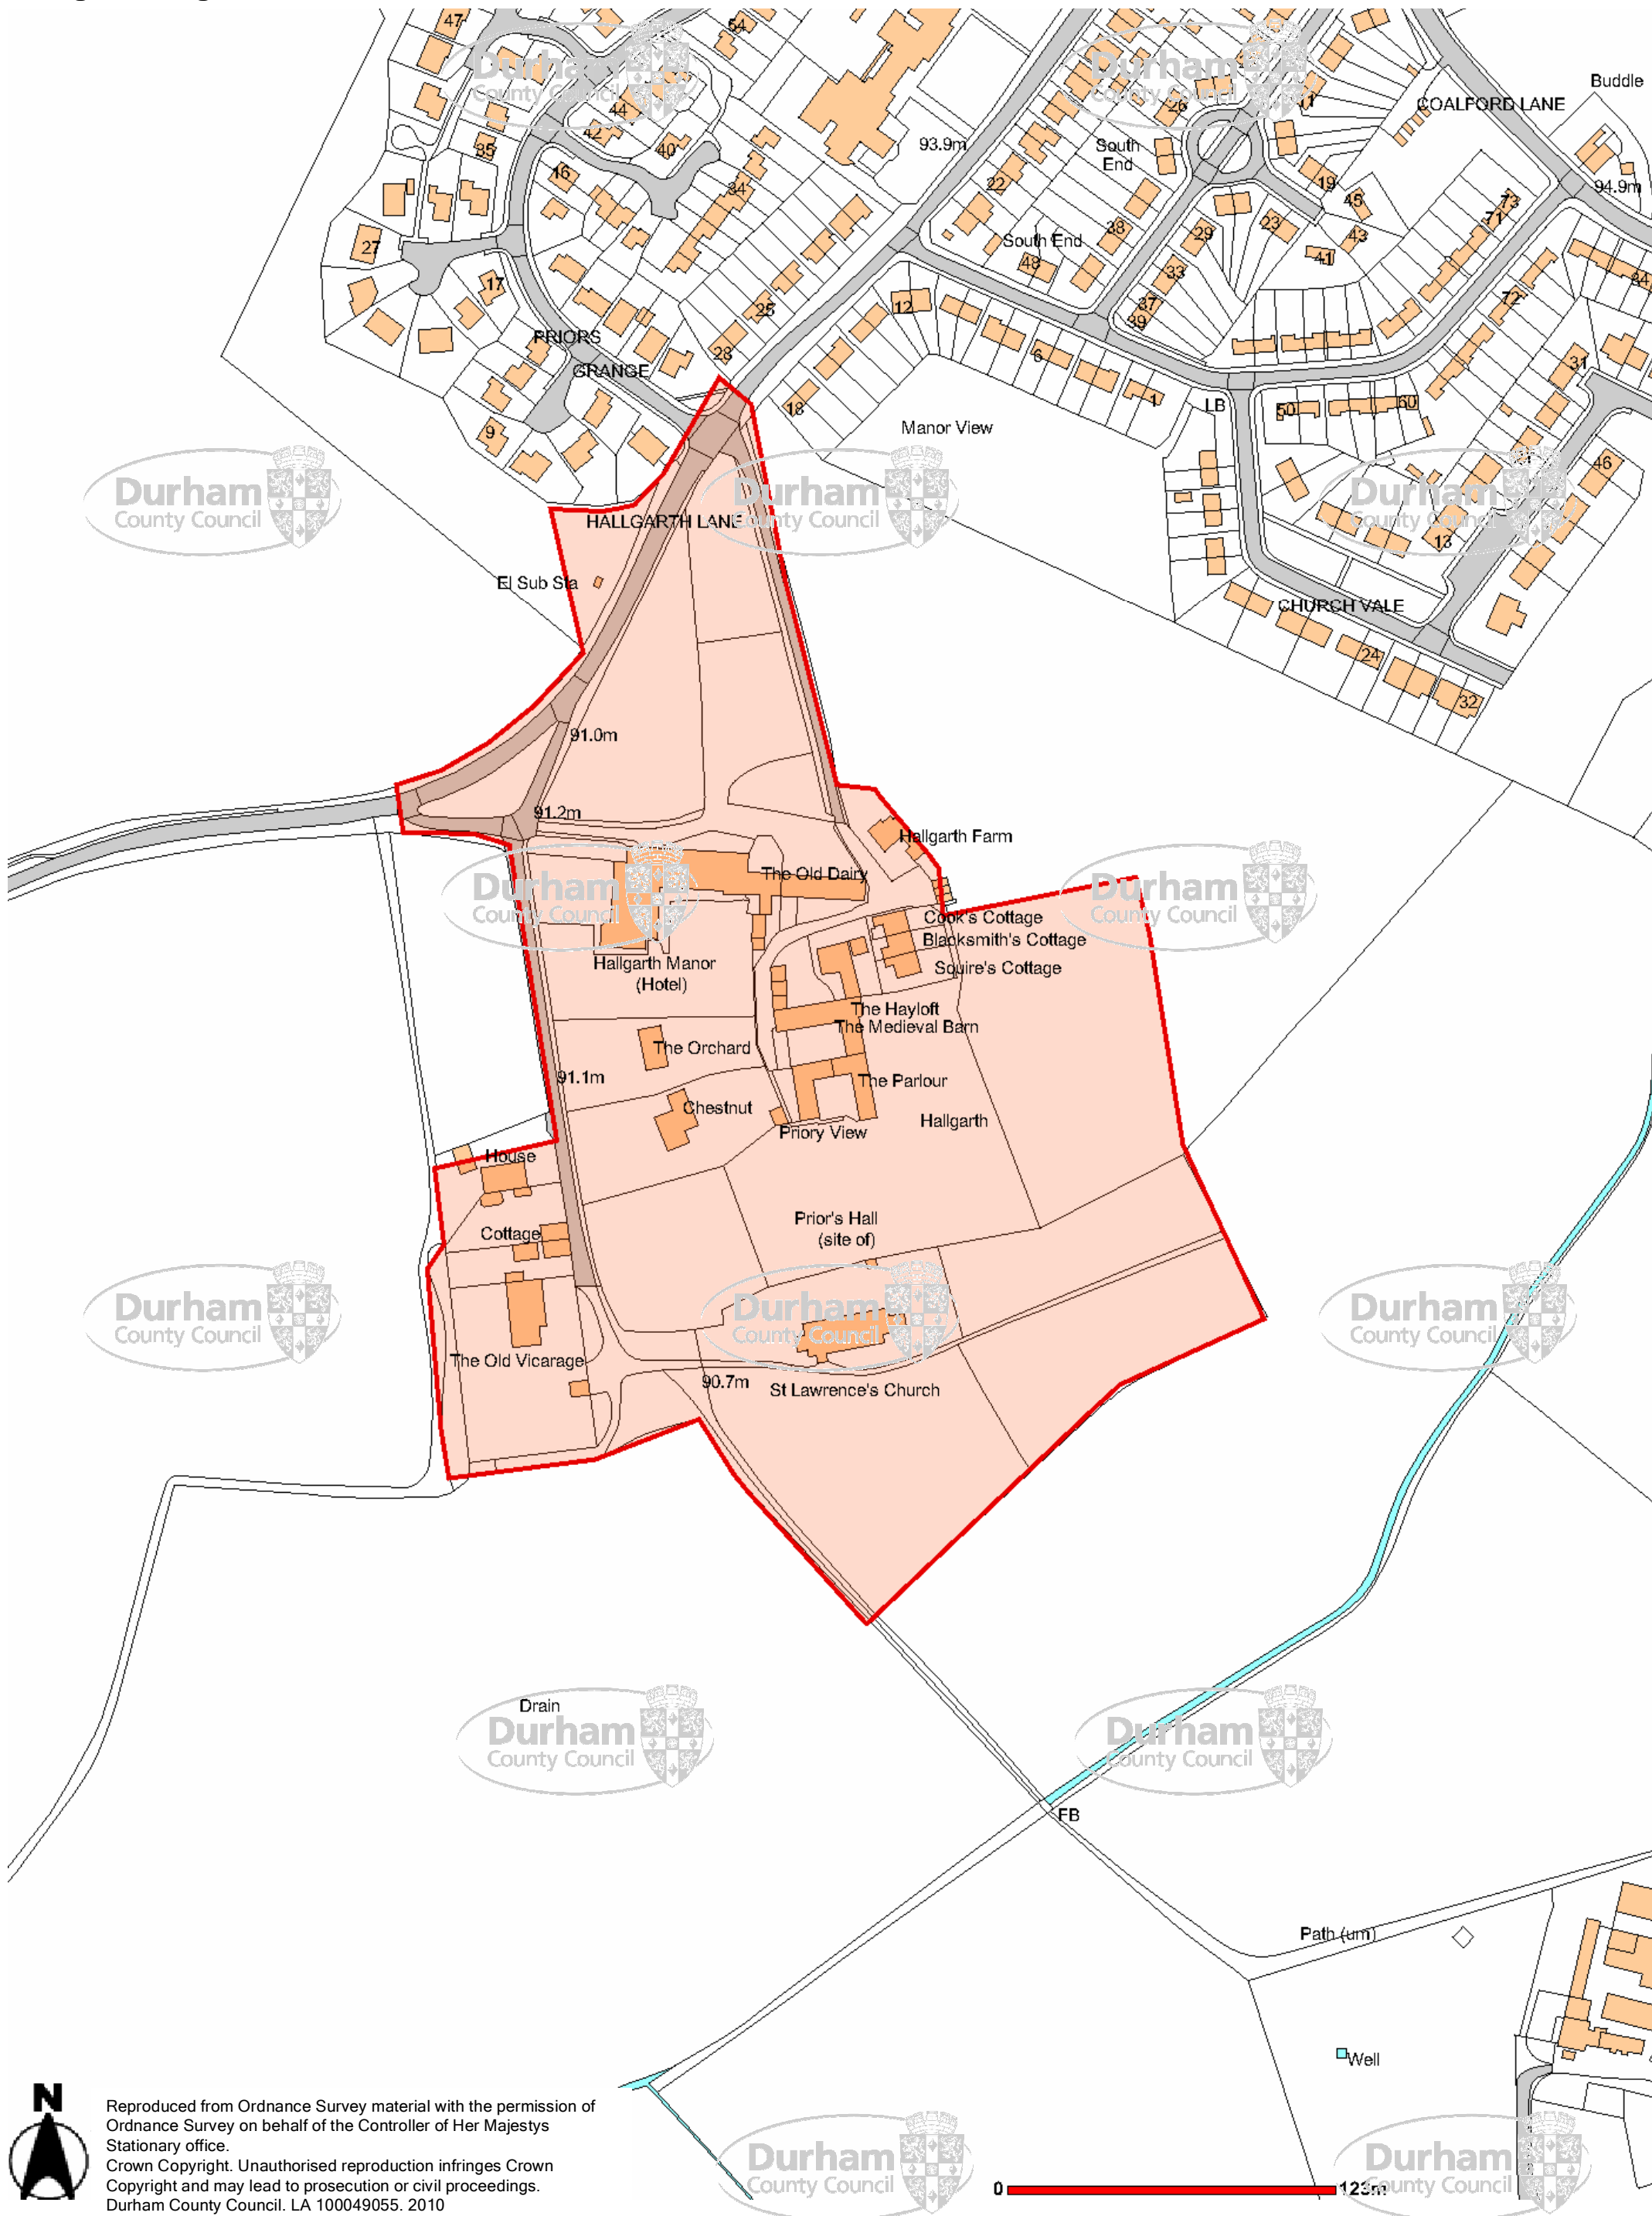

NOTICE The reproduction of the Conservation Area map from the definitive version may have resulted in some loss of accuracy to the PDF version. New development could have taken place or field boundaries changed. For these reasons the PDF version should only be used as a guide. Durham County Council cannot accept any responsibility for any loss, damage or inconvenience caused as a result of any inaccuracy or error in the PDF format. If in any doubt please contact the Design and Historic Environment Team Tel 01913834196 Email design.conservation@durham.gov.uk.

Pittington Hallgarth Conservation Area

Reproduced from Ordnance Survey material with the permission of Ordnance Survey on behalf of the Controller of Her Majesty's Stationary office. Crown Copyright. Unauthorised reproduction infringes Crown Copyright and may lead to prosecution or civil proceedings. Durham County Council. LA 100049055. 2010

0 125m