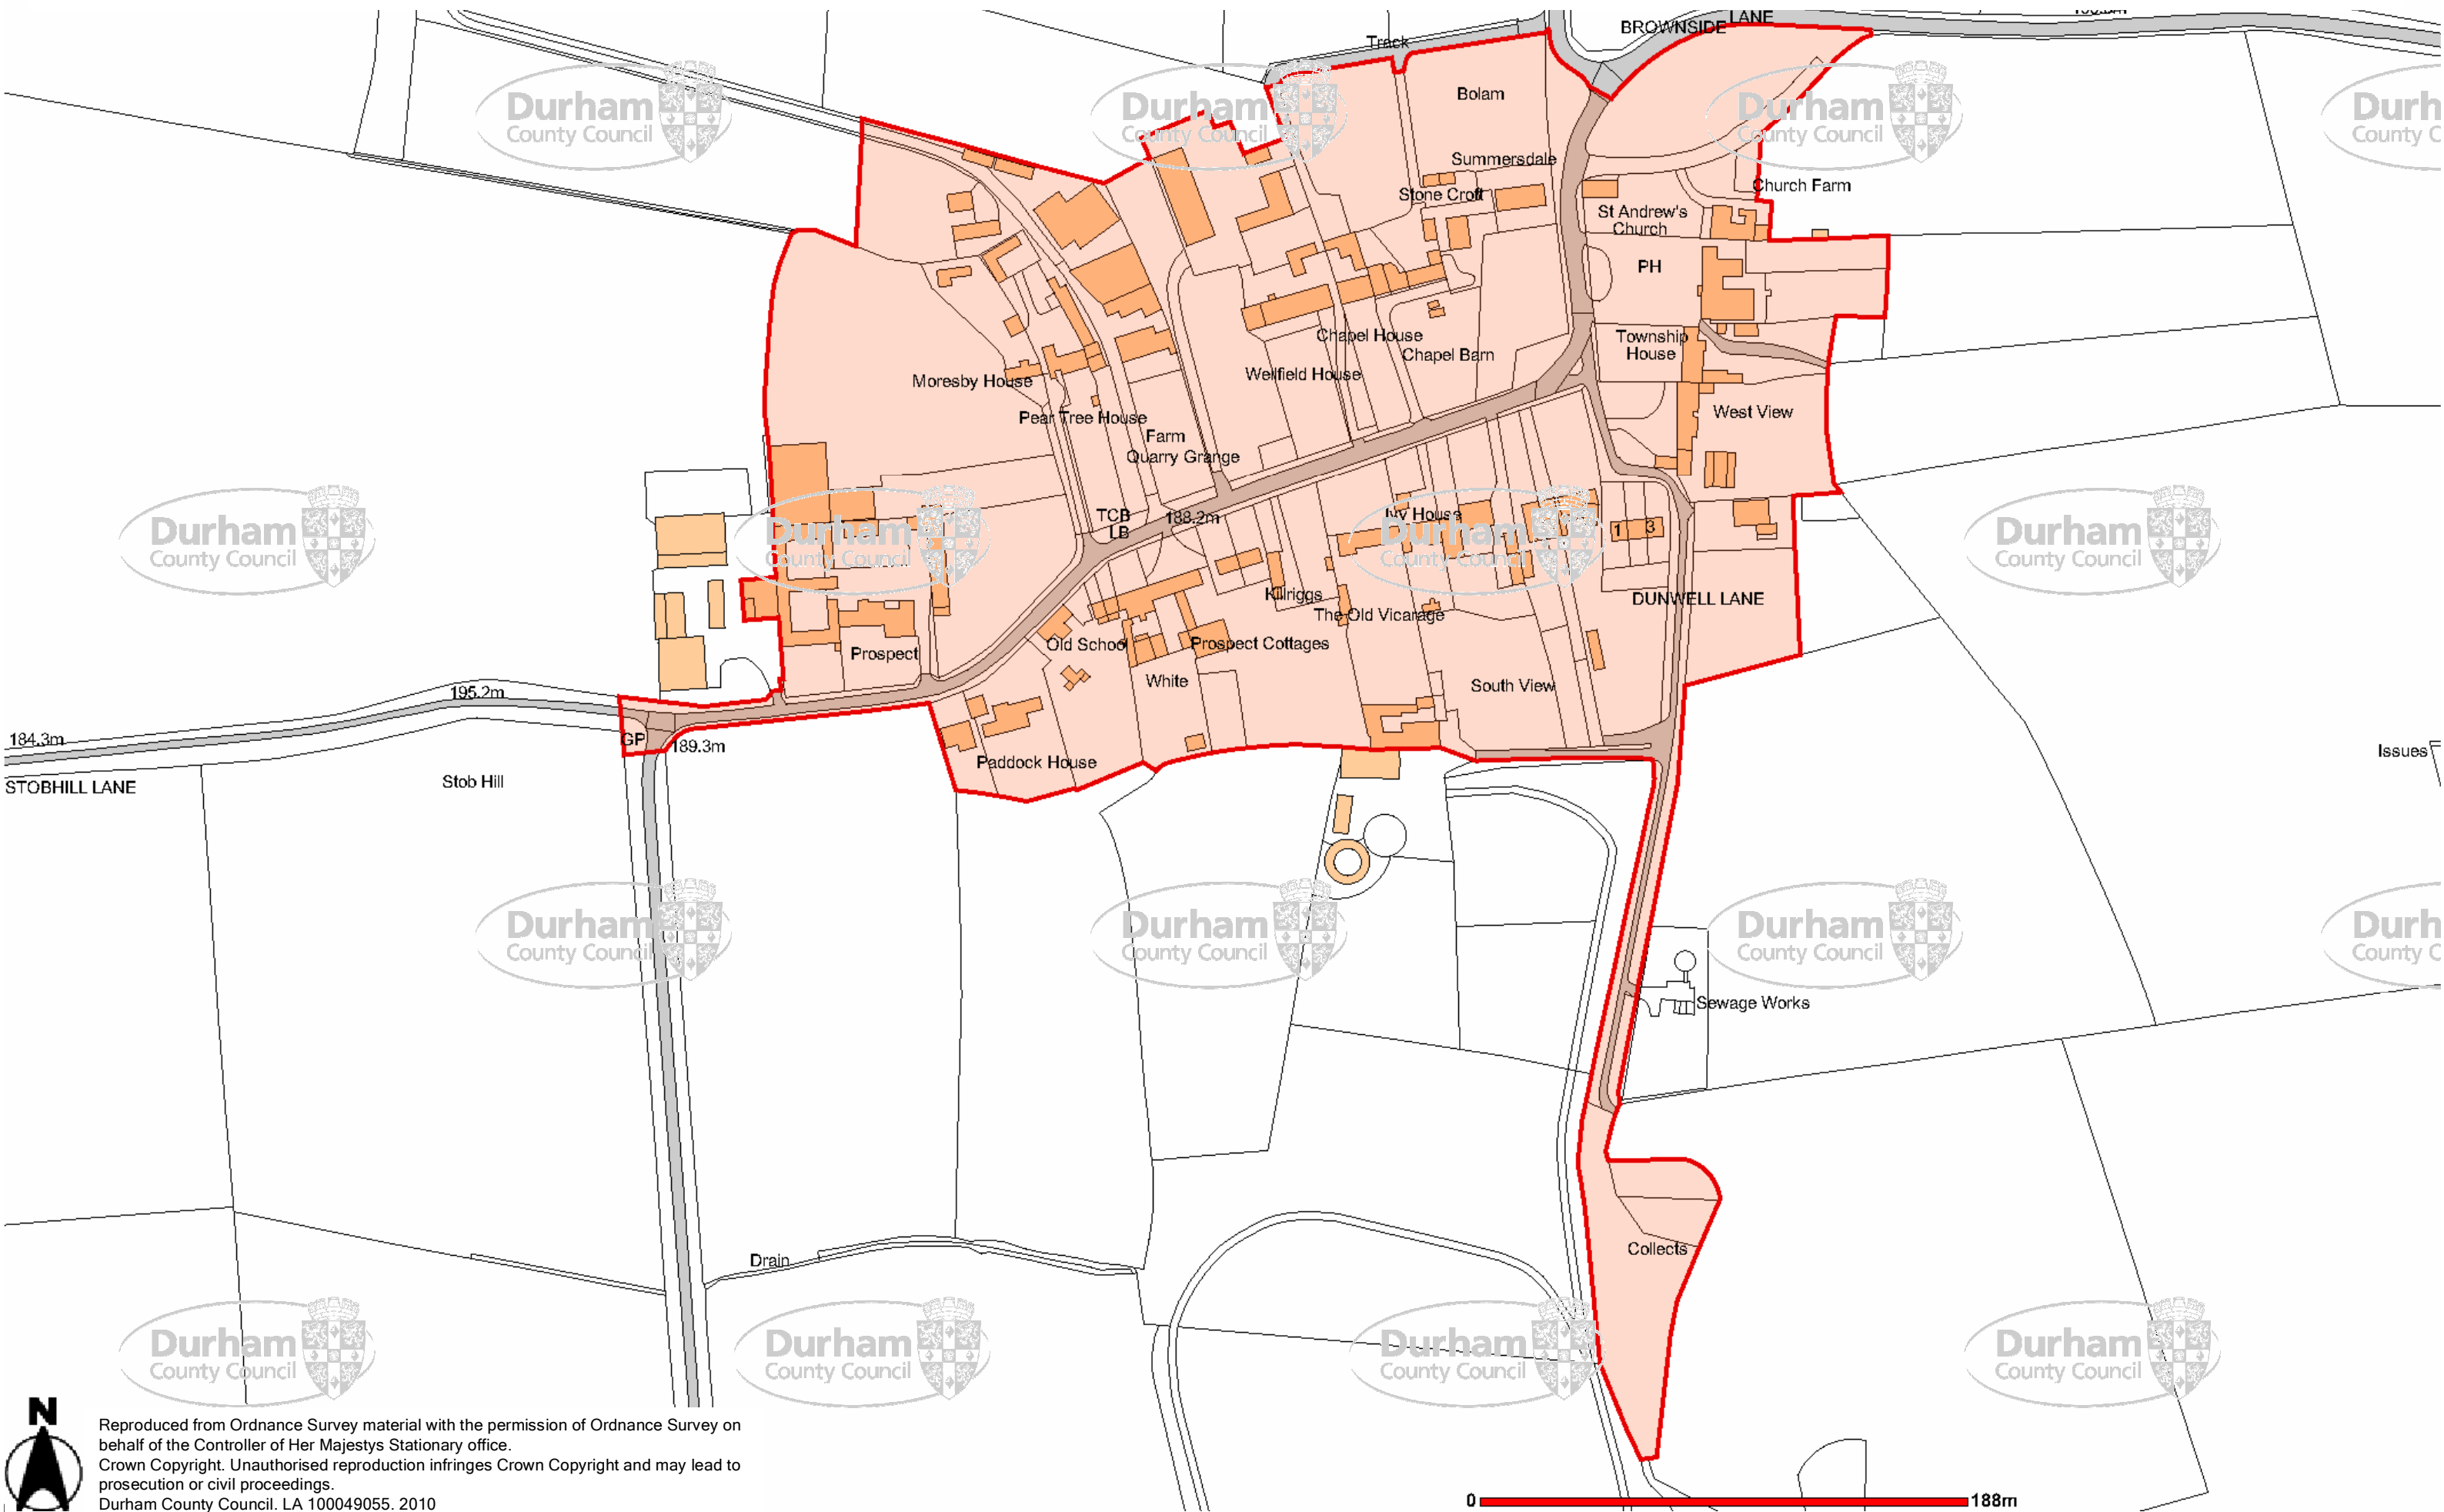

NOTICE The reproduction of the Conservation Area map from the definitive version may have resulted in some loss of accuracy to the PDF version. New development could have taken place or field boundaries changed. For these reasons the PDF version should only be used as a guide. Durham County Council cannot accept any responsibility for any loss, damage or inconvenience caused as a result of any inaccuracy or error in the PDF format. If in any doubt please contact the Design and Historic Environment Team Tel 01913834196 Email design.conservation@durham.gov.uk.

Bolam Conservation Area

Reproduced from Ordnance Survey material with the permission of Ordnance Survey on behalf of the Controller of Her Majesty's Stationary Office.
Crown Copyright. Unauthorised reproduction infringes Crown Copyright and may lead to prosecution or civil proceedings.
Durham County Council. LA 100049055. 2010